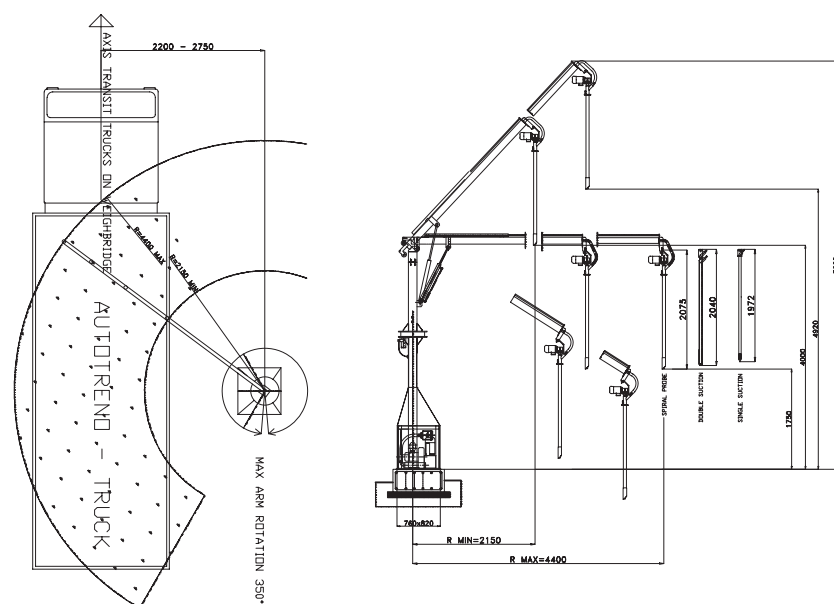

### SINGLE SUCTION

### SPIRAL PROBE

## DIMENSIONS AND SPECIFICATIONS

### MAX ROTATION

350°