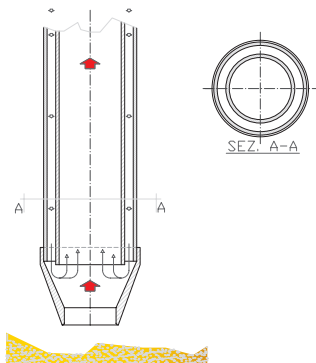

DOUBLE SUCTION