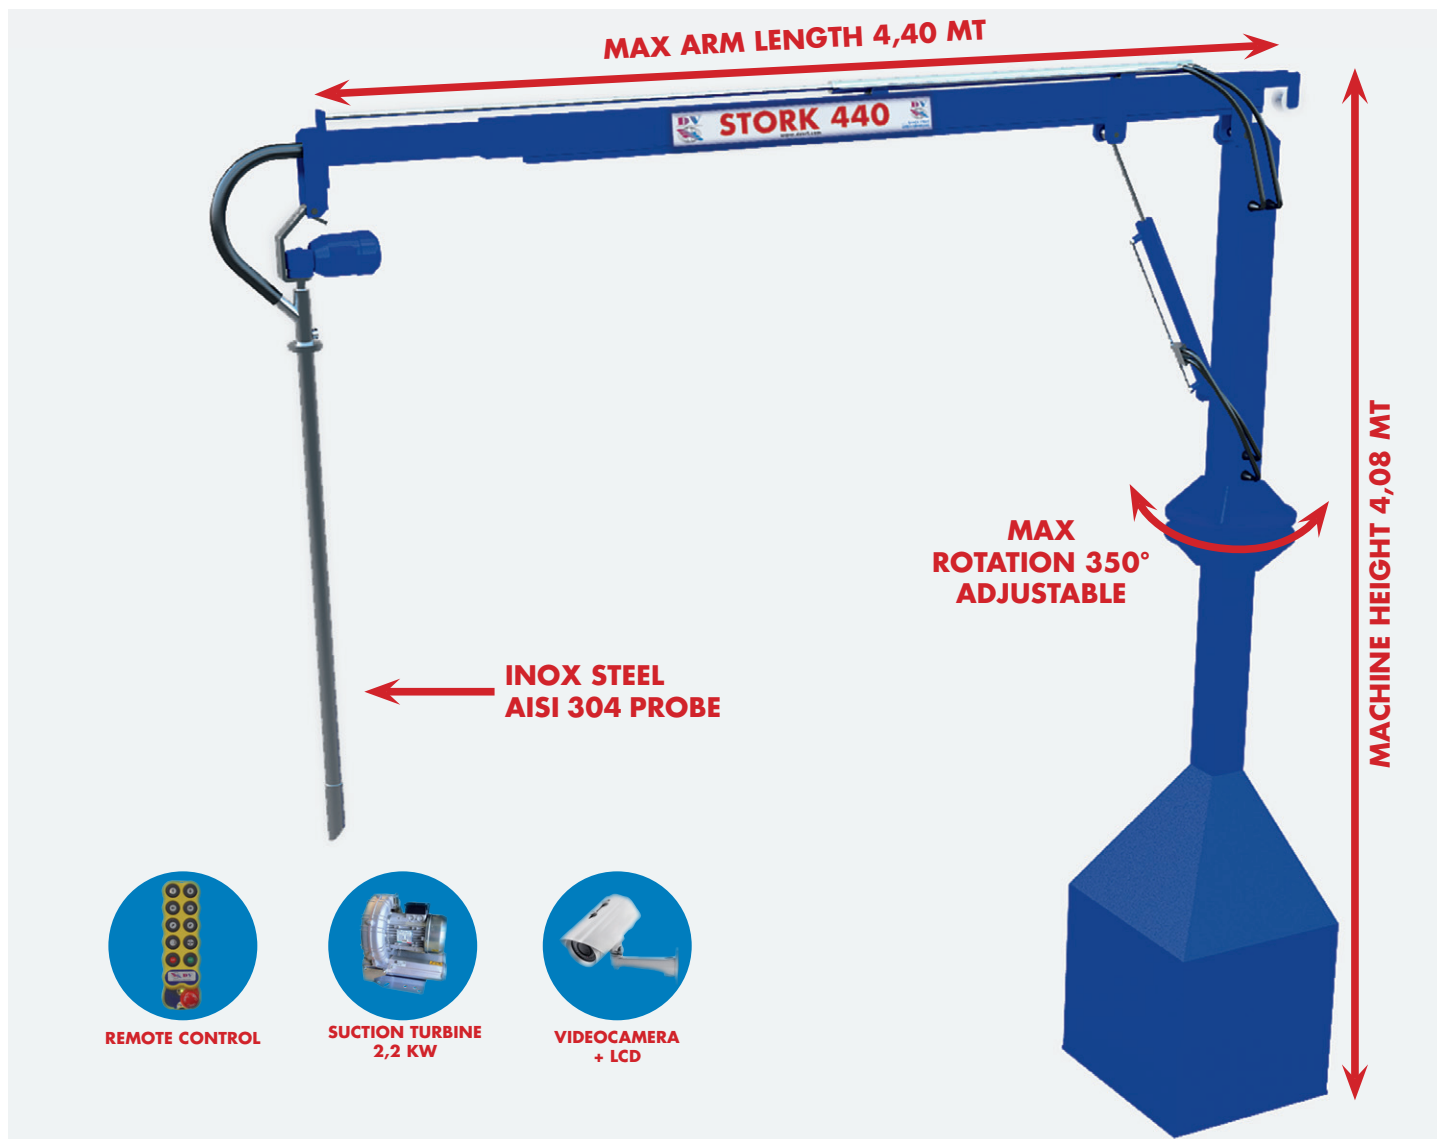

## STORK 440 COMPACT

**PRE-ASSEMBLED EASY TO INSTALL**

SUITABLE FOR ANY KIND OF CEREALS AND FLOURS

**HOMOGENEOUS AND TRUE SAMPLES**

DELIVERS THE SAMPLES UP TO 100 METERS

33080 Cusano di Zoppola - Via E. Ellero, 9 - Pordenone - ITALY  
tel. +39 0434 574192 r.a. - fax +39 0434 977070  
[www.dvsrl.com](http://www.dvsrl.com) - [info@dvsrl.com](mailto:info@dvsrl.com)

# GRAIN SAMPLER STANDARD INSTALLATION

1. INOX STEEL AISI 304 PROBE
2. AIR SUPPLY TUBE
3. SUCTION TUBE
4. HYD CYLINDER
5. HYD CYLINDER
6. TELESCOPIC ARM
7. MAIN COLUMN
8. ROTARY BEARING
9. SUCTION UNIT
10. DELIVERY HOPPER
11. FILTER
12. ELECTRICAL CABINET
13. HYDRAULIC UNIT

### SINGLE SUCTION

### MAX ROTATION

350°