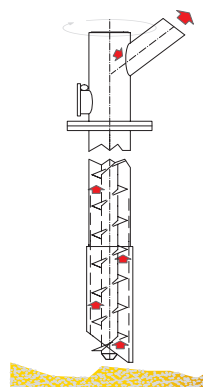

SPIRAL PROBE