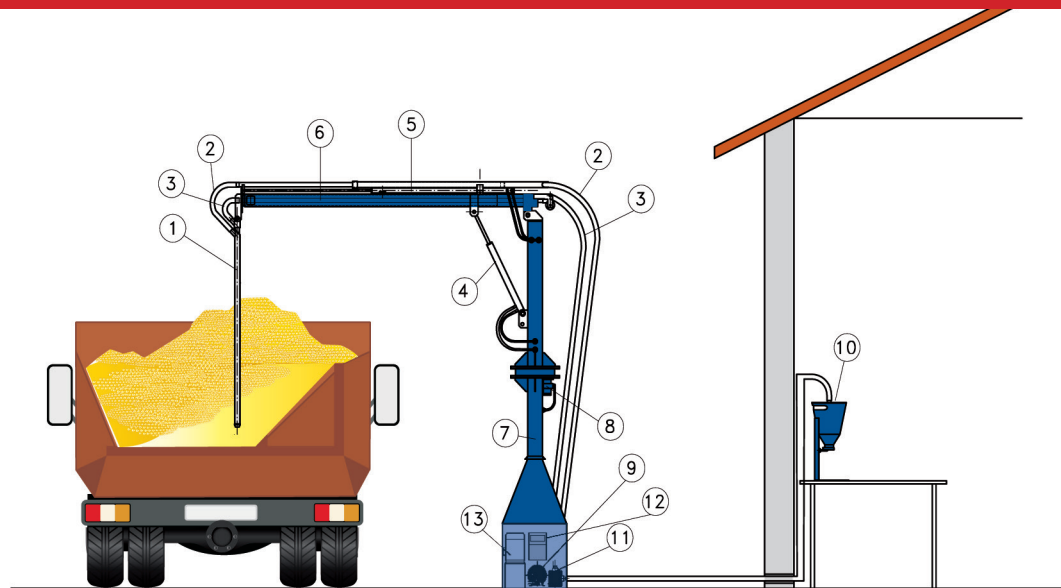

## STORK 440 COMPACT

**PRE-ASSEMBLED EASY TO INSTALL**

SUITABLE FOR ANY KIND OF CEREALS AND FLOURS

**HOMOGENEOUS AND TRUE SAMPLES**

DELIVERS THE SAMPLES UP TO 100 METERS

33080 Cusano di Zoppola - Via E. Ellero, 9 - Pordenone - ITALY  
tel. +39 0434 574192 r.a. - fax +39 0434 977070  
[www.dvsrl.com](http://www.dvsrl.com) - [info@dvsrl.com](mailto:info@dvsrl.com)

# GRAIN SAMPLER STANDARD INSTALLATION

1. INOX STEEL AISI 304 PROBE
2. AIR SUPPLY TUBE
3. SUCTION TUBE
4. HYD CYLINDER
5. HYD CYLINDER
6. TELESCOPIC ARM
7. MAIN COLUMN
8. ROTARY BEARING
9. SUCTION UNIT
10. DELIVERY HOPPER
11. FILTER
12. ELECTRICAL CABINET
13. HYDRAULIC UNIT

### MAX ROTATION

350°