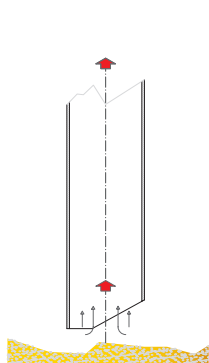

GRAIN SAMPLER STANDARD INSTALLATION

1. INOX STEEL AISI 304 PROBE
2. AIR SUPPLY TUBE
3. SUCTION TUBE
4. HYD CYLINDER
5. HYD CYLINDER
6. TELESCOPIC ARM
7. MAIN COLUMN
8. ROTARY BEARING
9. SUCTION UNIT
10. DELIVERY HOPPER
11. FILTER
12. ELECTRICAL CABINET
13. HYDRAULIC UNIT

THREE TYPES OF PROBE AVAILABLE

SINGLE SUCTION

DOUBLE SUCTION

SPIRAL PROBE

DIMENSIONS AND SPECIFICATIONS

POWER SUPPLY

400 VAC 3P + N + PE 50 Hz

SUCTION TURBINE

THREE PHASE 2,2 KW

HYDRAULIC UNIT

1,5 KW

SHIPPING WEIGHT

800 KG

MAX ROTATION

350°

EU CERTIFICATION

UNI EN ISO 24333-2010

UNI EN ISO 12100-1:2009

UNI EN ISO 13857 - 13850

UNI EN 349-547-999-983 • 2006/42/CE

2006/95/CEE • 20447108/CE

DV

www.grainsamplers.com

... SINCE 1987 GRAIN SAMPLERS

33080 Cusano di Zoppola - Via E. Ellero, 9 - Pordenone - ITALY
tel. +39 0434 574192 r.a. - fax +39 0434 977070

www.dvsrl.com - info@dvsrl.com